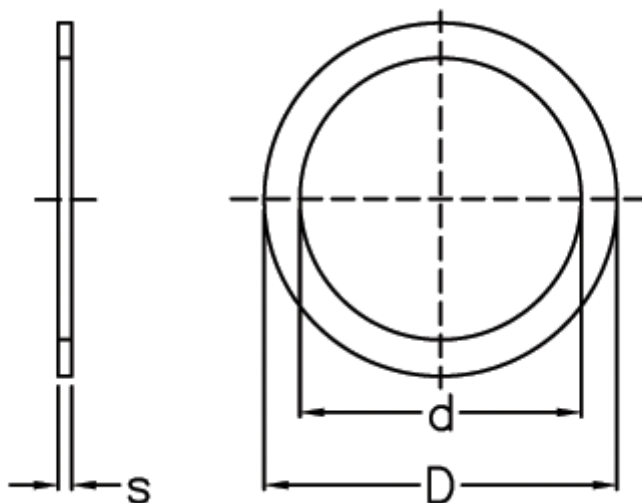

Article number: 0130759

Description: Support washer
80x100x3,5 DIN 988

Measures

d	= 80
D	= 100
Description	= 80x100x3,5
s	= 3.5
tol	= -0.06
Weight kg/1000	= 77.800